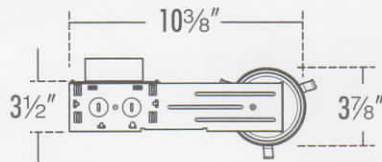

AIRTIGHT IC

LED Remodel Housing • Airtight • IC rated • Integral thermal protector insures safe installation and operation • Junction box is listed for through branch circuit wiring (2 in - 2 out) with 1/2" knock-outs • Meets **Title 24** and other standards restricting use of bi-pin and medium base sockets • **ETL listed** for feed through and damp location.

▶ 3" LED | MICRO-CAST REFLECTOR | 4W/6W/8W

CATALOG NUMBER	FINISH	BEAMSPREAD		
LRLD321 	W	ALL WHITE	-B15	SPOT
	B	BLACK REFL./WHITE RING	-B25	NARROW FL
	C	CLEAR REFL./WHITE RING	-B45	FLOOD
	N	ALL NATURAL	-B60	WIDE FLOOD
	CO	ALL COPPER		
	MO	ALL MOCHA		
	SN	SATIN REFL./NATURAL RING		

▶ 3" LED | MICRO-CAST BAFFLE | 4W/6W/8W

CATALOG NUMBER	FINISH	BEAMSPREAD		
LRLD393 	W	ALL WHITE	-B15	SPOT
	B	BLACK BAFFLE/WHITE RING	-B25	NARROW FL
	N	ALL NATURAL	-B45	FLOOD
	CO	ALL COPPER	-B60	WIDE FLOOD
	MO	ALL MOCHA		

▶ 3" LED | MICRO-CAST PINHOLE | 4W/6W/8W

CATALOG NUMBER	FINISH	BEAMSPREAD		
LRLD319 	BW	WHITE	-B15	SPOT
	BB	BLACK	-B25	NARROW FL
	BN	NATURAL		
	BCO	COPPER		
	BMO	MOCHA		

▶ 3" LED | SQUARE PINHOLE BAFFLE | 4W/6W/8W

CATALOG NUMBER	BAFFLE FINISH	BEAMSPREAD		
LRLD319SQ 	W	WHITE	-B12	SPOT
	B	BLACK	-B25	NARROW FL