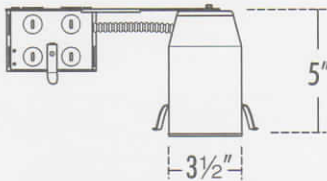

AIRTIGHT IC

LED Remodel Housing • Airtight • IC rated • Integral thermal protector insures safe installation and operation • Junction box is listed for through branch circuit wiring (2 in - 2 out) with 1/2" knock-outs • Meets **Title 24** and other standards restricting use of bi-pin and medium base sockets • **ETL listed** for feed through and damp location.

▶ 3" LED | MICRO-CAST REFLECTOR | 4W/6W/8W

CATALOG NUMBER	FINISH	BEAMSPREAD		
LRLD321 	W	ALL WHITE	-B15	SPOT
	B	BLACK REFL./WHITE RING	-B25	NARROW FL
	C	CLEAR REFL./WHITE RING	-B45	FLOOD
	N	ALL NATURAL	-B60	WIDE FLOOD
	CO	ALL COPPER		
	MO	ALL MOCHA		
	SN	SATIN REFL./NATURAL RING		

▶ 3" LED | MICRO-CAST BAFFLE | 4W/6W/8W

CATALOG NUMBER	FINISH	BEAMSPREAD		
LRLD393 	W	ALL WHITE	-B15	SPOT
	B	BLACK BAFFLE/WHITE RING	-B25	NARROW FL
	N	ALL NATURAL	-B45	FLOOD
	CO	ALL COPPER	-B60	WIDE FLOOD
	MO	ALL MOCHA		

▶ 3" LED | MICRO-CAST PINHOLE | 4W/6W/8W

CATALOG NUMBER	FINISH	BEAMSPREAD		
LRLD319 	BW	WHITE	-B15	SPOT
	BB	BLACK	-B25	NARROW FL
	BN	NATURAL		
	BCO	COPPER		
	BMO	MOCHA		

▶ 3" LED | SQUARE PINHOLE BAFFLE | 4W/6W/8W

CATALOG NUMBER	BAFFLE FINISH	BEAMSPREAD		
LRLD319SQ 	W	WHITE	-B12	SPOT
	B	BLACK	-B25	NARROW FL