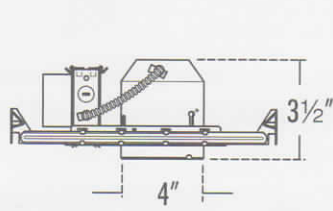

LED New Construction Shallow Housing • 24" Adjustable Hanger Bars • Integral thermal protector insures safe installation and operation • Junction box is listed for through branch circuit wiring (2 in - 2 out) with 1/2" knock-outs • Meets **Title 24** and other standards restricting use of bi-pin and medium base sockets • **ETL listed** for feed through and damp location
For use with LRLD400, LRLD402, and LRLD471 trims.