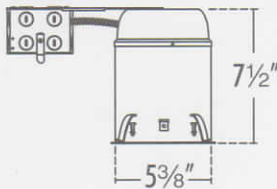

CATALOG NUMBER	VOLTAGE	OPTION	GENERAL PURPOSE
LHLD5R10C50	10W	Blank	NONE EMERGENCY BACK-UP
LHLD5R15C70	15W	Blank -EM -DLV -DIN -DHL