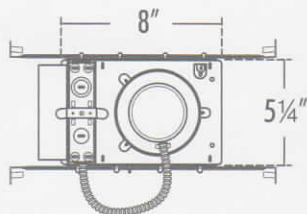

CATALOG NUMBER

LSHLD404C35	4W
LSHLD406C50	6W
LSHLD408C70	8W

IC

▶ 4" LED | ADJUSTABLE PULL DOWN | 4W/6W/8W

CATALOG NUMBER FINISH BEAMSPREAD

LRLD468

W WHITE
B BLACK
N NATURAL

-B15 SPOT
-B25 NARROW FL
-B45 FLOOD
-B60 WIDE FL

85° TILT | 360° ROTATION

▶ 4" LED | ADJUSTABLE GIMBAL | 4W/6W/8W

CATALOG NUMBER FINISH BEAMSPREAD

LRLD488

W WHITE
B BLACK
N NATURAL
CO COPPER

-B15 SPOT
-B25 NARROW FL
-B45 FLOOD
-B60 WIDE FL

20° TILT