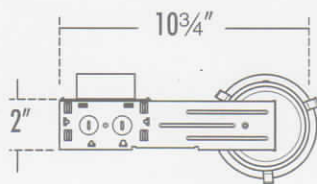

▶ LED 4" Recessed

GENERAL PURPOSE RECESSED

Lamp "Straight-Up" view
B15 | B25 | B45 | B60

LED LIGHTING DETAILS

Cat# / Watt.	LRLD468 / 6W
Lumen	270+
CRI	80
Color Temp.	3,000K +/- 100K
Est. Life (L70)	35,000 Hrs.

Consult factory for IES photometric files.

▶ |4W|6W|8W| 4½" CUT-OUT

GENERAL PURPOSE

Wattage	6W	
Beamspread	45°	
Color Temp.	3,000K	
Height (Ft.)	Beam Diameter	Footcandle
4.0'	2.33'	50.0 Fc.
6.0'	3.00'	32.0 Fc.
8.5'	3.92'	10.0 Fc.

Consult factory for LM79 IES photometric files.

LED 4" Remodel Housing | 4¼" CUT-OUT | 4W | 6W | 8W

GENERAL PURPOSE

CATALOG NUMBER

LHLD4R04C35	4W
LHLD4R06C50	6W
LHLD4R08C70	8W

CONSULT FACTORY FOR DIMMING OPTION

AIRTIGHT IC

LED 4" Shallow Housing | 4½" CUT-OUT | 4W | 6W | 8W

GENERAL PURPOSE