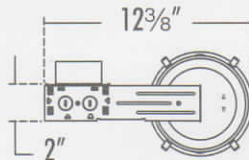

CATALOG NUMBER	VOLTAGE	OPTION	GENERAL PURPOSE
LHLD5R10C50	10W	Blank	NONE EMERGENCY BACK-UP
LHLD5R15C70	15W	Blank -EM -DLV -DIN -DHL