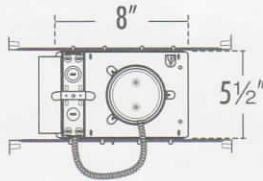

LED 3" New Construction | 3 5/8" CUT-OUT | 4W | 6W | 8W

CATALOG NUMBER

LHLD304C35	4W
LHLD306C50	6W
LHLD308C70	8W

GENERAL PURPOSE

AIRTIGHT IC

LED New Construction Housing • 24" Adjustable Hanger Bars • Airtight • IC rated • Integral thermal protector insures safe installation and operation • Junction box is listed for through branch circuit wiring (2 in - 2 out) with 1/2" knock-outs • Meets **Title 24** and other standards restricting use of bi-pin and medium base sockets • **ETL listed** for feed through and damp location.

LED 3" Remodel Housing | 3 5/8" CUT-OUT | 4W | 6W | 8W

CATALOG NUMBER

LHLD3R04C35	4W
LHLD3R06C50	6W
LHLD3R08C70	8W

GENERAL PURPOSE