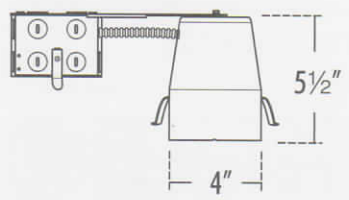

AIRTIGHT IC

LED Remodel Housing • Airtight • IC rated • Integral thermal protector insures safe installation and operation • Junction box is listed for through branch circuit wiring (2 in - 2 out) with 1/2" knock-outs • Meets **Title 24** and other standards restricting use of bi-pin and medium base sockets • **ETL listed** for feed through and damp location.

LED 4" Shallow Housing | 4½" CUT-OUT | 10W

GENERAL PURPOSE

CATALOG NUMBER	VOLTAGE	OPTION
LSHLD410C50	10W	Blank
	Blank UE -DLV	NONE EMERGENCY BACK-UP
	120V 120V/277V 120V LOW VOLTAGE DIMMING