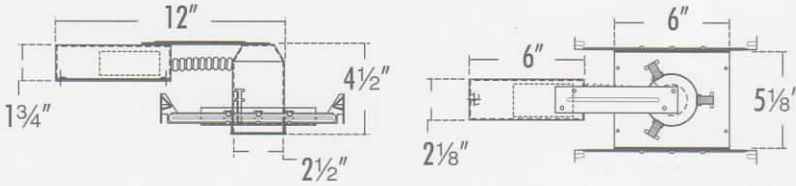

LED 2" New Construction/Remodel | 2^{13/16"} CUT-OUT | 4W | 6W

CATALOG NUMBER

LHLD204C35	4W	(120V)
LHLD206C50	6W	(120V)

LED New Construction Housing • 24" Adjustable Hanger Bars • Integral thermal protector insures safe installation and operation
Junction box is listed for through branch circuit wiring (2 in - 2 out) with 1/2" knock-outs • Meets **Title 24** and other standards restricting use of bi-pin and medium base sockets • **ETL listed** for feed through and damp location.