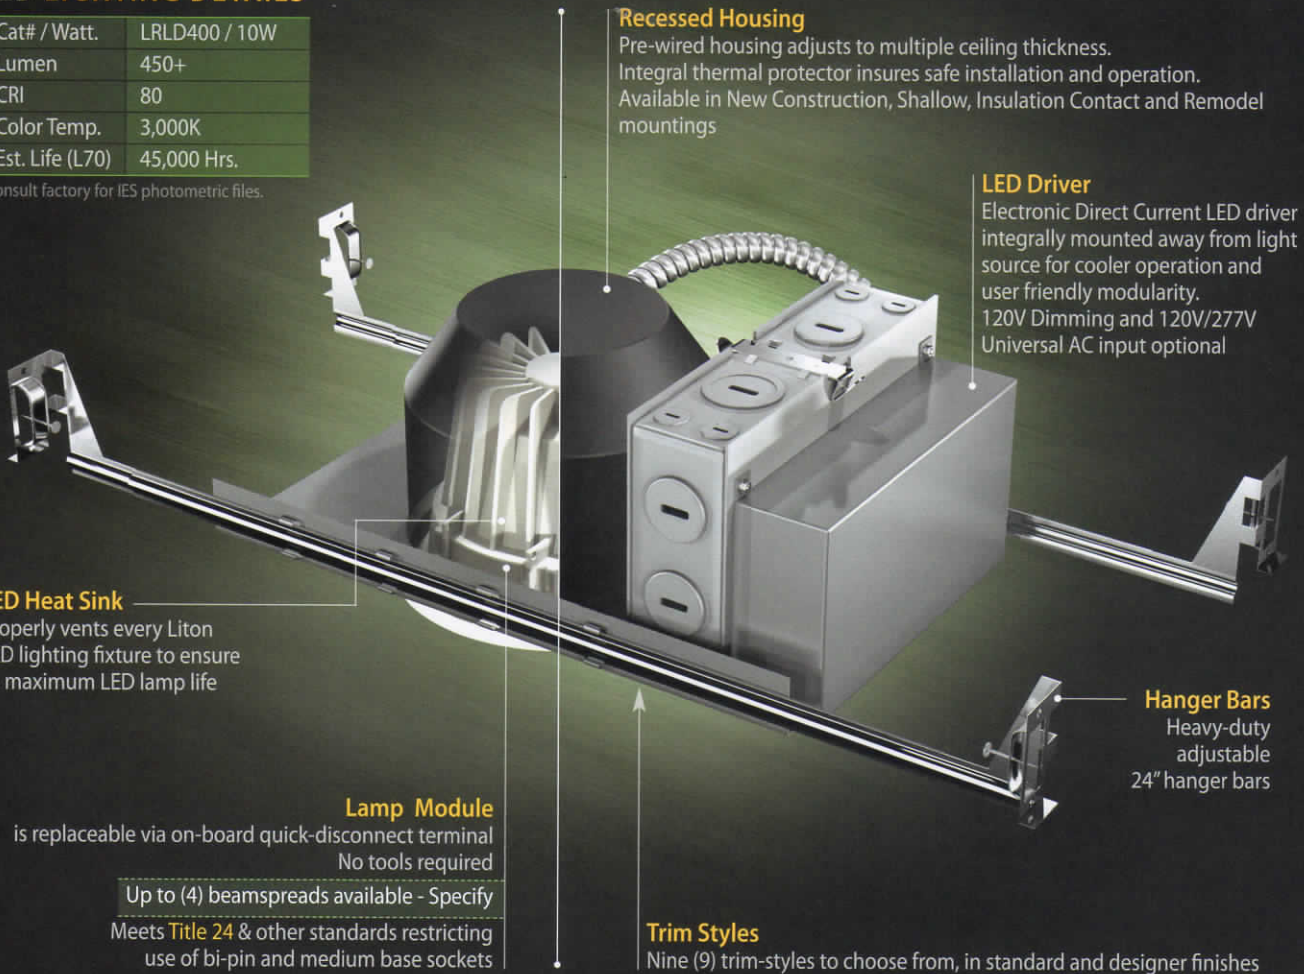

GENERAL PURPOSE RECESSED

Lamp "Straight-Up" view
(For more ambient light applications)
B60 | B80 | B120

Lamp "Straight-Up" view
(For accent lighting and a defined beamspread)
B25 | B45 | B61

Wattage	10W (6 LEDs)	
Beamspread	25°	
Color Temp.	3,000K	
Height (Ft.)	Beam Diameter	Footcandle
3.0'	1.3'	305.9 Fc.
6.0'	2.7'	76.3 Fc.
9.0'	4.0'	34.3 Fc.
12.0'	5.3'	18.9 Fc.

Consult factory for LM79 IES photometric files.

LITON®

L I G H T I N G

four-inch recessed LED

4W | 6W | 8W and 10W | 15W

practical led solutions
practical led solutions
practical led solutions practical led solutions

LED LIGHTING DETAILS

Cat# / Watt.	LRLD400 / 10W
Lumen	450+
CRI	80
Color Temp.	3,000K
Est. Life (L70)	45,000 Hrs.

Consult factory for IES photometric files.

Recessed Housing

Pre-wired housing adjusts to multiple ceiling thickness. Integral thermal protector insures safe installation and operation. Available in New Construction, Shallow, Insulation Contact and Remodel mountings

LED Driver

Electronic Direct Current LED driver integrally mounted away from light source for cooler operation and user friendly modularity. 120V Dimming and 120V/277V Universal AC input optional

LED Heat Sink

properly vents every Liton LED lighting fixture to ensure its maximum LED lamp life

Lamp Module

is replaceable via on-board quick-disconnect terminal
No tools required

Up to (4) beamspreads available - Specify

Meets Title 24 & other standards restricting use of bi-pin and medium base sockets

Hanger Bars

Heavy-duty adjustable 24" hanger bars

Trim Styles

Nine (9) trim-styles to choose from, in standard and designer finishes

3-YEAR FACTORY WARRANTY

3-Year Factory Warranty

*Except Shallow

*Except Shallow

ASSEMBLED IN THE USA

Assembled in the USA