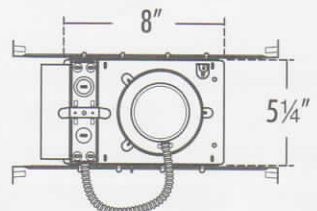

LED New Construction Shallow Housing • 24" Adjustable Hanger Bars • Integral thermal protector insures safe installation and operation • Junction box is listed for through branch circuit wiring (2 in - 2 out) with 1/2" knock-outs • Meets **Title 24** and other standards restricting use of bi-pin and medium base sockets • **ETL listed** for feed through and damp location
For use with LRLD400, LRLD402, and LRLD471 trims.