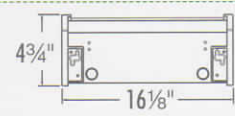

▶ LED Strip Light

Catalog#	Wattage	Color Temperature
LULED32	16V12 : 16W (4x4) | 592 Lm | Energy Star	3,500K
	16A-DLV : 16W (4x4) | 390 Lm | Dimmable	3,000K
LULED16	08V12-ES : 8W (2x4) | 281 Lm | Energy Star	3,500K
	08A-DLV : 8W (2x4) | 220 Lm | Dimmable	3,000K
LULED8	04A-DLV : 4W (1x4) | 110 Lm	3,000K
	04C35 : 4W (1x4) | 200 Lm	3,500K