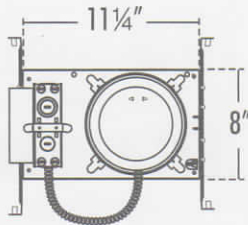

3-Year Factory Warranty

Liton Air-Tight LED housing

ASSEMBLED IN THE USA

Assembled in the USA

LED 5" New Construction | 5 3/4" CUT-OUT | 10W | 15W

CATALOG NUMBER	VOLTAGE	OPTION	GENERAL PURPOSE
LHLD510C50	10W	Blank	NONE EMERGENCY BACK-UP
LHLD515C70	15W	Blank -EM -DLV -DIN -DHL	