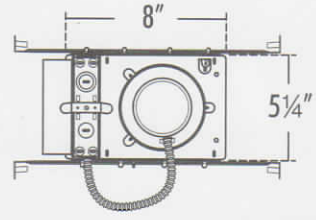

AIRTIGHT IC

LED New Construction Housing • 24" Adjustable Hanger Bars • Airtight • IC rated • Integral thermal protector insures safe installation and operation • Junction box is listed for through branch circuit wiring (2 in - 2 out) with 1/2" knock-outs • Meets **Title 24** and other standards restricting use of bi-pin and medium base sockets • **ETL listed** for feed through and damp location.

LED 4" Remodel Housing | 4¼" CUT-OUT | 10W | 15W

GENERAL PURPOSE

CATALOG NUMBER	VOLTAGE	OPTION
LHLD4R10C50	10W	Blank
LHLD4R15C70	15W	-EM
	Blank UE -DLV -DIN	NONE EMERGENCY BACK-UP
	120V 120V/277V 120V LOW VOLTAGE DIMMING INCANDESCENT DIMMING [15W ONLY]