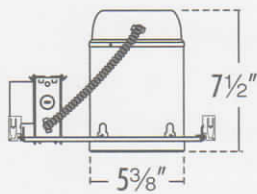

3-Year Factory Warranty

Liton Air-Tight LED housing

ASSEMBLED IN THE USA

Assembled in the USA

LED 5" New Construction | 5 3/4" CUT-OUT | 10W | 15W

CATALOG NUMBER	VOLTAGE	OPTION	GENERAL PURPOSE
LHLD510C50	10W	Blank	NONE EMERGENCY BACK-UP
LHLD515C70	15W	Blank -EM -DLV -DIN -DHL	