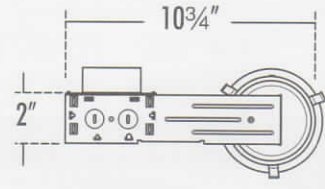

AIRTIGHT IC

LED Remodel Housing • Airtight • IC rated • Integral thermal protector insures safe installation and operation • Junction box is listed for through branch circuit wiring (2 in - 2 out) with 1/2" knock-outs • Meets **Title 24** and other standards restricting use of bi-pin and medium base sockets • **ETL listed** for feed through and damp location.

LED 4" Shallow Housing | 4½" CUT-OUT | 10W

GENERAL PURPOSE

CATALOG NUMBER	VOLTAGE	OPTION
LSHLD410C50	10W	Blank
	Blank UE -DLV	NONE EMERGENCY BACK-UP
	120V 120V/277V 120V LOW VOLTAGE DIMMING