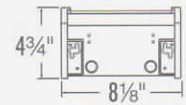

▶ LED Strip Light

Catalog#	Wattage	Color Temperature
LULED32	16V12 : 16W (4x4) | 592 Lm | Energy Star	3,500K
	16A-DLV : 16W (4x4) | 390 Lm | Dimmable	3,000K
LULED16	08V12-ES : 8W (2x4) | 281 Lm | Energy Star	3,500K
	08A-DLV : 8W (2x4) | 220 Lm | Dimmable	3,000K
LULED8	04A-DLV : 4W (1x4) | 110 Lm	3,000K
	04C35 : 4W (1x4) | 200 Lm	3,500K