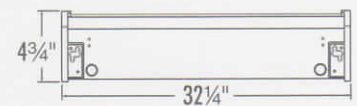

▶ LED Strip Light

Catalog#	Wattage	Color Temperature
LULED32	16V12 : 16W (4x4) | 592 Lm | Energy Star	3,500K
	16A-DLV : 16W (4x4) | 390 Lm | Dimmable	3,000K
LULED16	08V12-ES : 8W (2x4) | 281 Lm | Energy Star	3,500K
	08A-DLV : 8W (2x4) | 220 Lm | Dimmable	3,000K
LULED8	04A-DLV : 4W (1x4) | 110 Lm	3,000K
	04C35 : 4W (1x4) | 200 Lm	3,500K