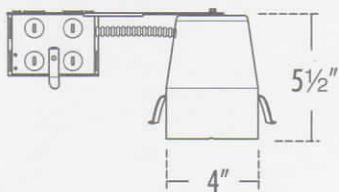

▶ LED 4" Recessed

GENERAL PURPOSE RECESSED

Lamp "Straight-Up" view
B15 | B25 | B45 | B60

LED LIGHTING DETAILS

Cat# / Watt.	LRLD468 / 6W
Lumen	270+
CRI	80
Color Temp.	3,000K +/- 100K
Est. Life (L70)	35,000 Hrs.

Consult factory for IES photometric files.

▶ |4W|6W|8W| 4½" CUT-OUT

GENERAL PURPOSE

Wattage	6W	
Beamspread	45°	
Color Temp.	3,000K	
Height (Ft.)	Beam Diameter	Footcandle
4.0'	2.33'	50.0 Fc.
6.0'	3.00'	32.0 Fc.
8.5'	3.92'	10.0 Fc.

Consult factory for LM79 IES photometric files.

LED 4" Remodel Housing | 4¼" CUT-OUT | 4W | 6W | 8W

GENERAL PURPOSE

CATALOG NUMBER

LHLD4R04C35	4W
LHLD4R06C50	6W
LHLD4R08C70	8W

CONSULT FACTORY FOR DIMMING OPTION

AIRTIGHT IC

LED 4" Shallow Housing | 4½" CUT-OUT | 4W | 6W | 8W

GENERAL PURPOSE