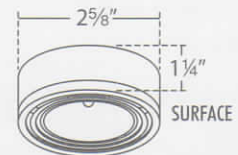

Features:

- CREE Lamp Technology
- LED Remote Driver for 120V input plugs into wall
- Surface or recessed mounting hardware included
- Point-of-Purchase 4-Color Packaging
- Designed for smooth illumination
- Low glare, low heat emission, low UV
- Thermally maintained for 40,000 hour L70 life
- Dimmable with Remote Dimmable LED Driver.

MINIATURE LED PUCK LIGHTS

Watt | Lumen	3 x 2.5W | 360 Lm
Equivalence	3 x 10W Halogens
CRI	85+
Color Temp.	3,000K
Est. Life (L70)	40,000 Hrs.

Mini LED Downlight Kit | LK326LEDW (White) | LK326LEDB (Black) | LK326LEDN (Natural)

Liton's Mini LED Downlight Kit comes complete with 3 lamps, a driver and 120V plug. Presented in sets of (3), Mini LED Downlight Kit is available in (3) White, (3) Black, or (3) Natural.

▶ Mini LED Puck Light Reflector with Lamp | (1)3W LED | 15" Quick-Connect Lead Included

Catalog#	Finish	Beam Spread	Description
LK126LED	W : White	Blank : 120° Super Wide Flood	White trim & housing
	B : Black	-B25 : 25° Spot	Black trim & housing
	N : Natural		Natural trim & housing

▶ Mini LED Puck Light Kit LED 120V AC Input | (3)3W LED | 360 Lm

Mini LED Puck Light Kit | LK326LED

Liton's Mini LED Downlight Kit comes complete with 3 lamps, a driver and 120V plug. Surface mounted or recessed, these pucks give years of illuminating service.

Catalog#	Finish	Beam Spread	Description
LK326LED	W : White	Blank : 120° Super Wide Flood	White Mini Puck Light Kit
	B : Black	-B25 : 25° Spot	Black Mini Puck Light Kit
	N : Natural		Natural Mini Puck Light Kit

▶ Mini LED Puck Light Drivers

Catalog#	Finish	Description
LKDC312	B-DIN : Black	Dimmable Puck Light Driver for 3-12 puck lights
LKDC33	W : White	Puck Light Driver for 1-3 puck lights
	B : Black