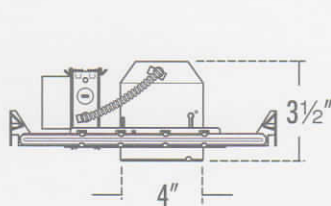

CATALOG NUMBER

LSHLD404C35	4W
LSHLD406C50	6W
LSHLD408C70	8W

IC

▶ 4" LED | ADJUSTABLE PULL DOWN | 4W/6W/8W

CATALOG NUMBER FINISH BEAMSPREAD

LRLD468

W WHITE
B BLACK
N NATURAL

-B15 SPOT
-B25 NARROW FL
-B45 FLOOD
-B60 WIDE FL

85° TILT | 360° ROTATION

▶ 4" LED | ADJUSTABLE GIMBAL | 4W/6W/8W

CATALOG NUMBER FINISH BEAMSPREAD

LRLD488

W WHITE
B BLACK
N NATURAL
CO COPPER

-B15 SPOT
-B25 NARROW FL
-B45 FLOOD
-B60 WIDE FL

20° TILT