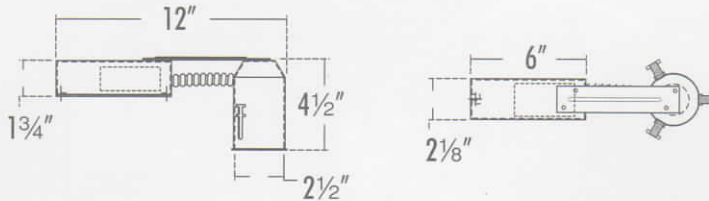

LED 2" Remodel Housing | 2^{5/8"} CUT-OUT | 4W | 6W

CATALOG NUMBER

LHLD2R04C35	4W	(120V)
LHLD2R06C50	6W	(120V)

LED Remodel Housing • Integral thermal protector insures safe installation and operation • Junction box is listed for through branch circuit wiring (2 in - 2 out) with 1/2" knock-outs • Meets **Title 24** and other standards restricting use of bi-pin and medium base sockets • **ETL listed** for feed through and damp location.

▶ 2" LED | MICRO-CAST REFLECTOR | 4W/6W

CATALOG NUMBER	FINISH	BEAMSPREAD
	W ALL WHITE	-B15 SPOT
	B BLACK REFL./WHITE RING	-B25 NARROW FL
	C CLEAR REFL./WHITE RING	-B45 FLOOD
	N ALL NATURAL	-B60 WIDE FLOOD
	CO ALL COPPER	
	MO ALL MOCHA	
	SN SATIN REFL./NATURAL RING	

▶ 2" LED | WET LOCATION REFLECTOR | 4W/6W

CATALOG NUMBER	FINISH
 WET LOCATION	W ALL WHITE
	B BLACK REFLECTOR / WHITE RING
	C CLEAR REFLECTOR / WHITE RING
	CN CLEAR REFLECTOR / NATURAL RING
	CO ALL COPPER
	MO ALL MOCHA
	SN SATIN REFLECTOR / NATURAL RING

▶ 2" LED | MICRO-CAST BAFFLE TRIM | 4W/6W

CATALOG NUMBER	FINISH	BEAMSPREAD
	W ALL WHITE	-B15 SPOT
	B BLACK BAFFLE/ WHITE RING	-B25 NARROW FL
	N ALL NATURAL	-B45 FLOOD
	CO ALL COPPER	-B60 WIDE FLOOD
	MO ALL MOCHA