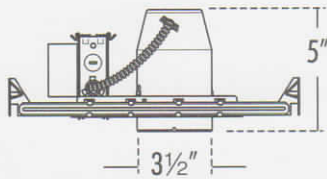

LED 3" New Construction | 3 5/8" CUT-OUT | 4W | 6W | 8W

CATALOG NUMBER

LHLD304C35	4W
LHLD306C50	6W
LHLD308C70	8W

GENERAL PURPOSE

AIRTIGHT IC

LED New Construction Housing • 24" Adjustable Hanger Bars • Airtight • IC rated • Integral thermal protector insures safe installation and operation • Junction box is listed for through branch circuit wiring (2 in - 2 out) with 1/2" knock-outs • Meets **Title 24** and other standards restricting use of bi-pin and medium base sockets • **ETL listed** for feed through and damp location.

LED 3" Remodel Housing | 3 5/8" CUT-OUT | 4W | 6W | 8W

CATALOG NUMBER

LHLD3R04C35	4W
LHLD3R06C50	6W
LHLD3R08C70	8W

GENERAL PURPOSE