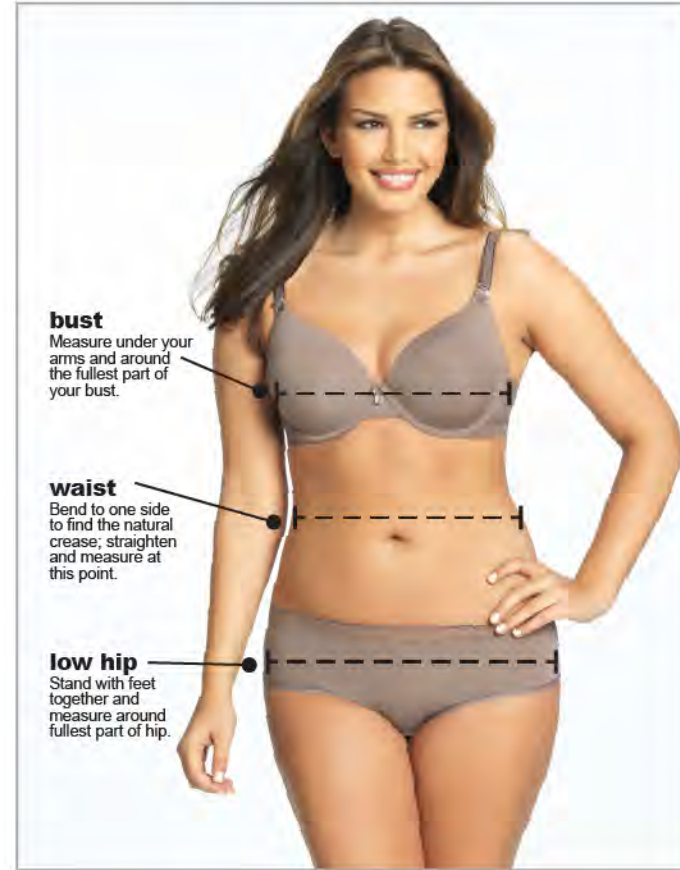

SIZE CHART

SIZE	BUST	WAIST	LOW HIP
S(4-6)	36-37	27.5-28.5	38-39
FITS CUPS: B/C			
M(8-10)	38-39	29.5-30.5	40-41
FITS CUPS: C/D			
L(12-14)	40-41	31.5-32.5	42-43
FITS CUPS: D/DD			

SIZE CHART | PLUS

SIZE	BUST	WAIST	LOW HIP
1X(14-16)	44.5-48	38.5-42	48.5-52
FITS SIZES: 40C, 38D, 36DD, 34DDD			
2X(18-20)	48.5-52	42.5-46	52.5-56
FITS SIZES: 42C, 40D, 38DD, 36DDD			
3X(22-24)	52.5-56	46.5-50	56.5-60
FITS SIZES: 44C, 42D, 40DD, 38DDD			