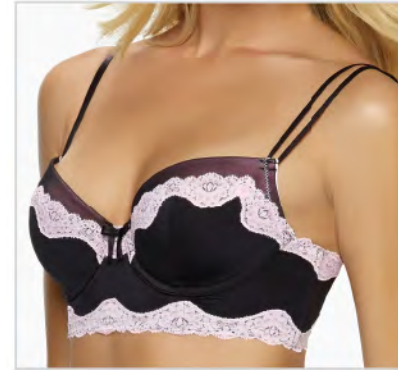

50033
THONG
S,M,L
MSRP $12.
$5.40

DARLIE

MICRO WITH SWING LACE

Fabric Content: Micro: 67% Nylon, 33% Spandex
Mesh: 91% Nylon, 9% Spandex
Swing lace trim: 90% Nylon, 10% Spandex

12033
CONTOUR LONGLINE
34-38 B,C,D,DD
MSRP $38.
$17.10