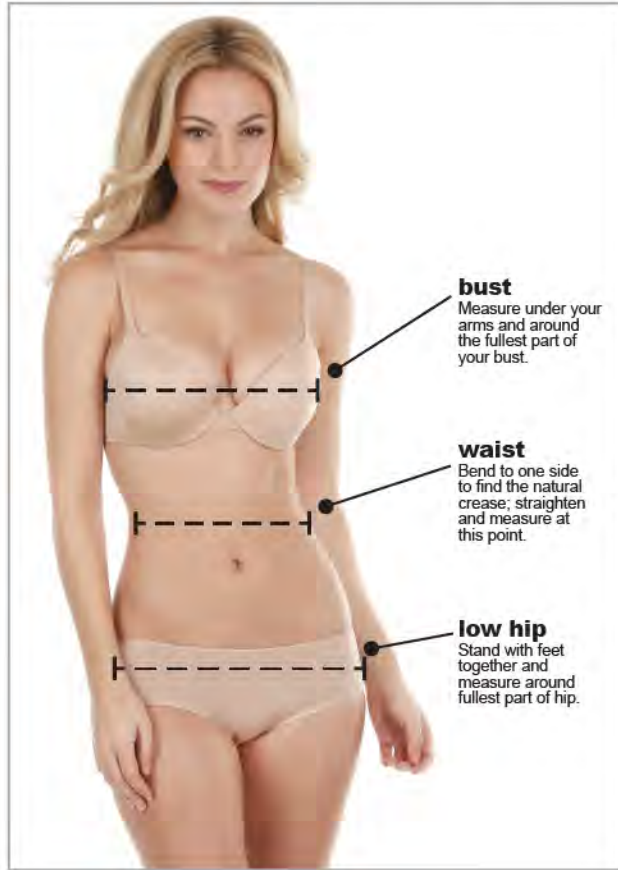

SIZE CHART

SIZE	BUST	WAIST	LOW HIP
S(4-6)	36-37	27.5-28.5	38-39
FITS CUPS: B/C			
M(8-10)	38-39	29.5-30.5	40-41
FITS CUPS: C/D			
L(12-14)	40-41	31.5-32.5	42-43
FITS CUPS: D/DD			

SIZE CHART | PLUS

SIZE	BUST	WAIST	LOW HIP
1X(14-16)	44.5-48	38.5-42	48.5-52
FITS SIZES: 40C, 38D, 36DD, 34DDD			
2X(18-20)	48.5-52	42.5-46	52.5-56
FITS SIZES: 42C, 40D, 38DD, 36DDD			
3X(22-24)	52.5-56	46.5-50	56.5-60
FITS SIZES: 44C, 42D, 40DD, 38DDD			